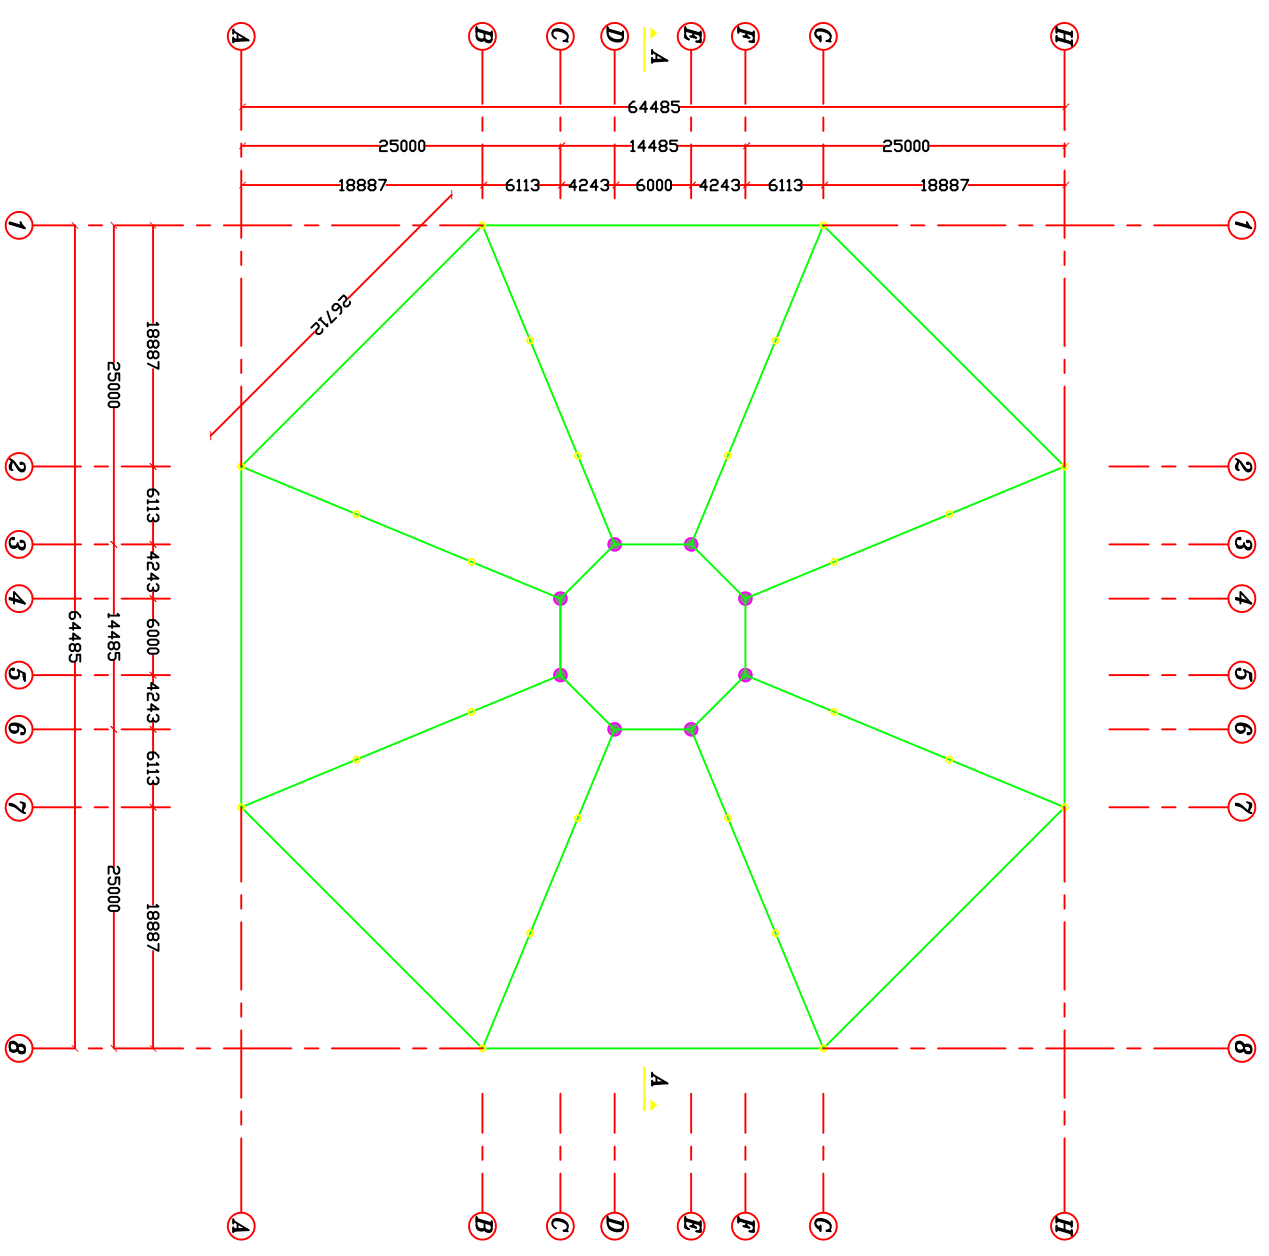

SECTION (A-A)

OFFICE BUILDING PLAN

SECTION PLAN

CAIRO UNIVERSITY
FACULTY OF ENGINEERING
FOURTH YEAR CIVIL
STEEL PROJECT

UNIT #:
Building

DRAWING TITLE: *Celebration Hall*

DATE: MAY-
 SCALE: