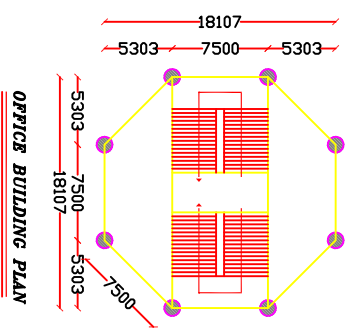

SECTION (A-A)

OFFICE BUILDING PLAN

SECTION PLAN

CAIRO UNIVERSITY
FACULTY OF ENGINEERING
FOURTH YEAR CIVIL
STEEL PROJECT

UNIT #:
Building

DRAWING TITLE: *Celebration Hall*

DATE: MAY-
 SCALE: